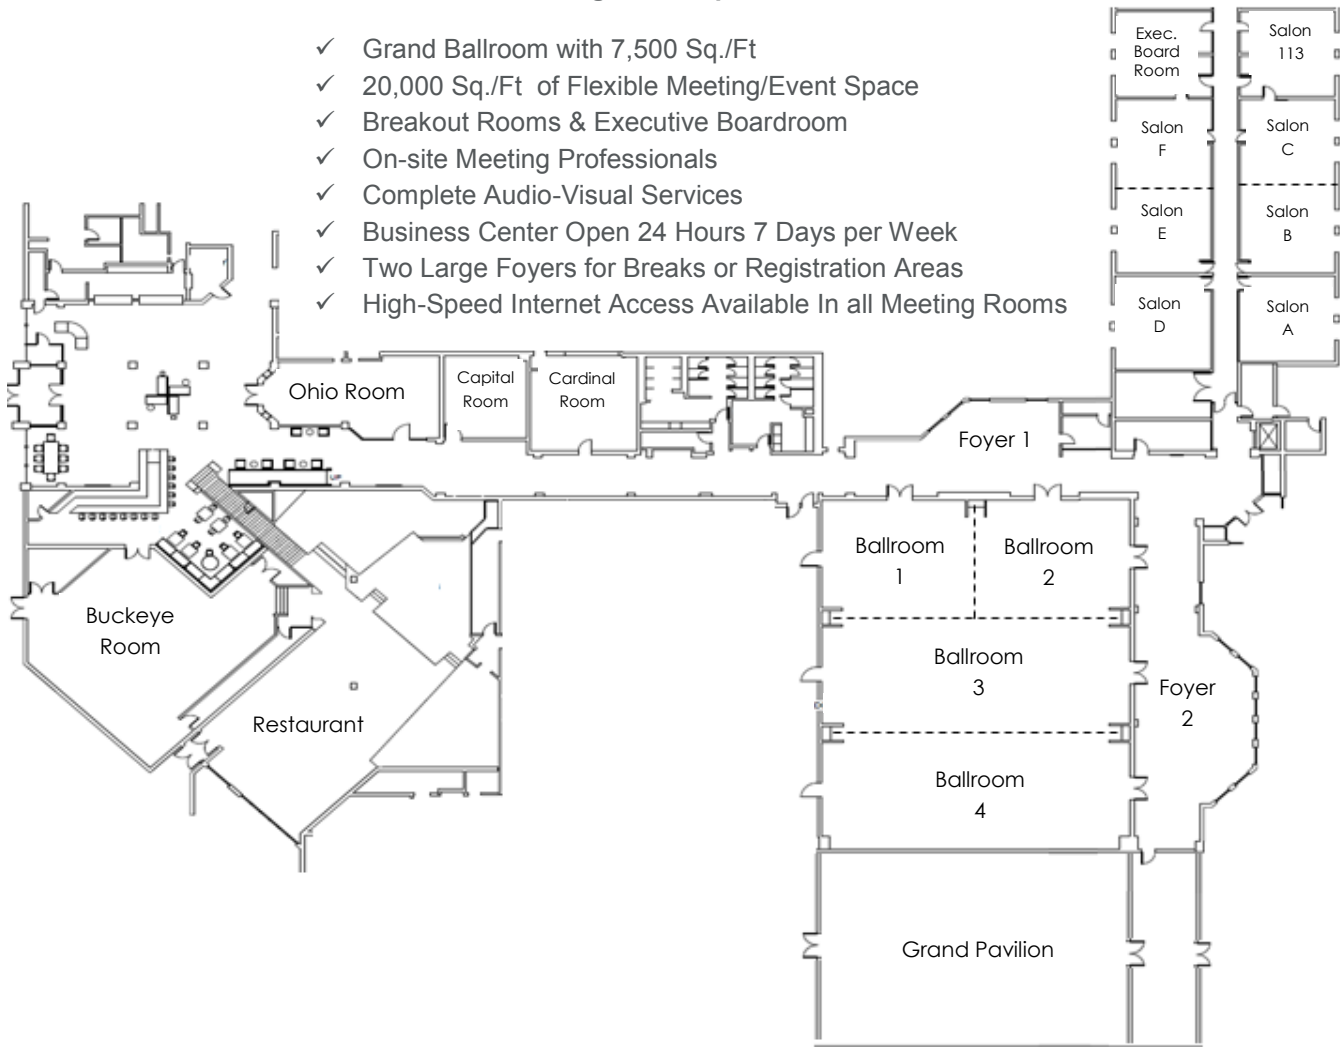

CROWNE PLAZA®

AN IHG® HOTEL

COLUMBUS NORTH - WORTHINGTON

Meeting Room Specifications

- ✓ Grand Ballroom with 7,500 Sq./Ft
- ✓ 20,000 Sq./Ft of Flexible Meeting/Event Space
- ✓ Breakout Rooms & Executive Boardroom
- ✓ On-site Meeting Professionals
- ✓ Complete Audio-Visual Services
- ✓ Business Center Open 24 Hours 7 Days per Week
- ✓ Two Large Foyers for Breaks or Registration Areas
- ✓ High-Speed Internet Access Available In all Meeting Rooms

Crowne Plaza Columbus North-Worthington	Dimensions	Square Footage	Theater Room	Classroom	Conference	U-Shape	Reception	Banquet
<i>Grand Ballroom</i>	75 x 100 x 16	7,500	800	450	N/A	N/A	1,000	630
<i>Ballroom I & II (each)</i>	33.3 x 37.5 x 16	1,250	100	50	40	30	150	90
<i>Ballroom III & IV (each)</i>	33.3 x 75 x 16	2,500	240	140	60	50	400	200
<i>Buckeye Room</i>	44 x 16 x 12	2,000	200	100	50	45	250	140
<i>Salons A & D (each)</i>	23 x 24 x 9	552	45	25	25	20	60	40
<i>Salons B, C, E & F</i>	23 x 25 x 9	575	50	28	25	20	60	40
<i>Salon B&C or E&F</i>	23 x 50 x 9	1,150	80	64	20	30	100	80
<i>Salon 113</i>	20 x 24 x 9	480	25	20	20	N/A	40	20
<i>Executive Board Room</i>	20 x 24 x 9	480	N/A	N/A	14	N/A	N/A	N/A
<i>Cardinal Room</i>	25 x 27 x 10	675	45	30	30	24	100	60
<i>Capital Room</i>	20 x 18 x 8	485	20	15	12	12	N/A	30
<i>Grand Pavilion</i>	60 x 80 x 14	4,800	400	275	N/A	N/A	350	340
<i>Ohio Room</i>	44 x 17 x 10	850	60	30	20	20	N/A	50