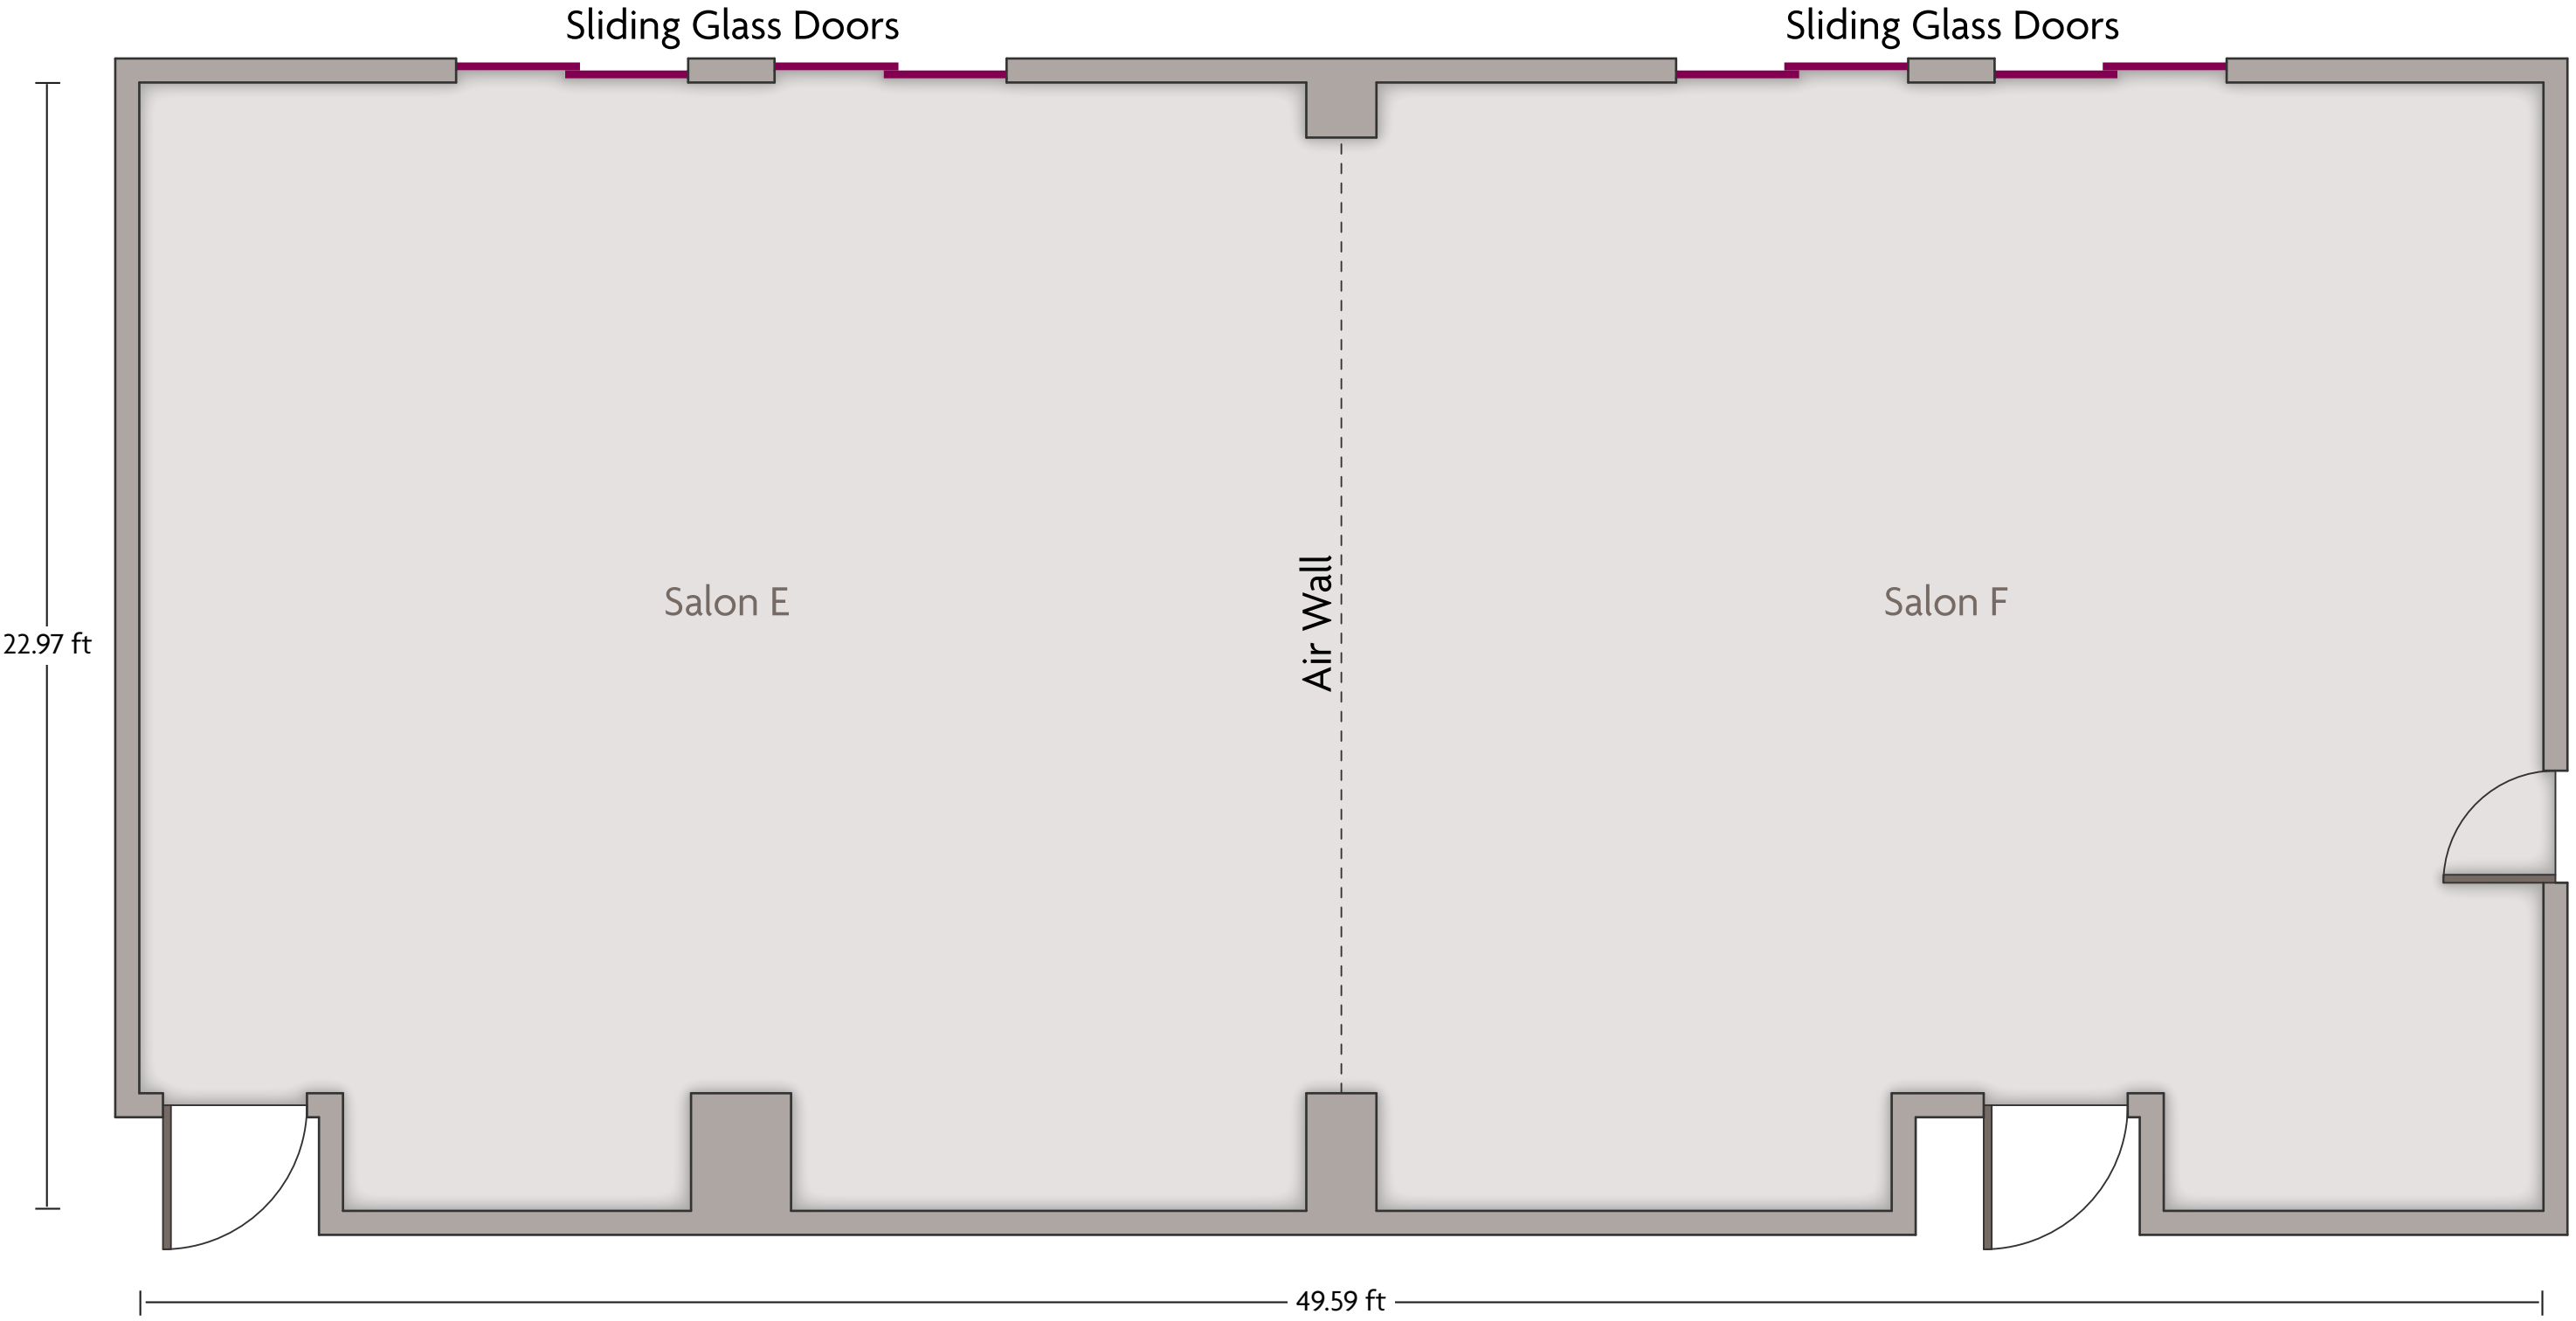

# Crowne Plaza® Columbus North - Salon E & F

LENGTH: 49.59 ft    WIDTH: 22.97 ft    HEIGHT: 9.31 ft    TOTAL SQUARE FEET: 1,106.55 ft<sup>2</sup>    MAXIMUM CAPACITY: 100    POWER OUTLETS: 9

6500 Doubletree Avenue | Columbus, Ohio - 43229, United States | 1.614.885.1885

\*Multiple layout options available for this space.