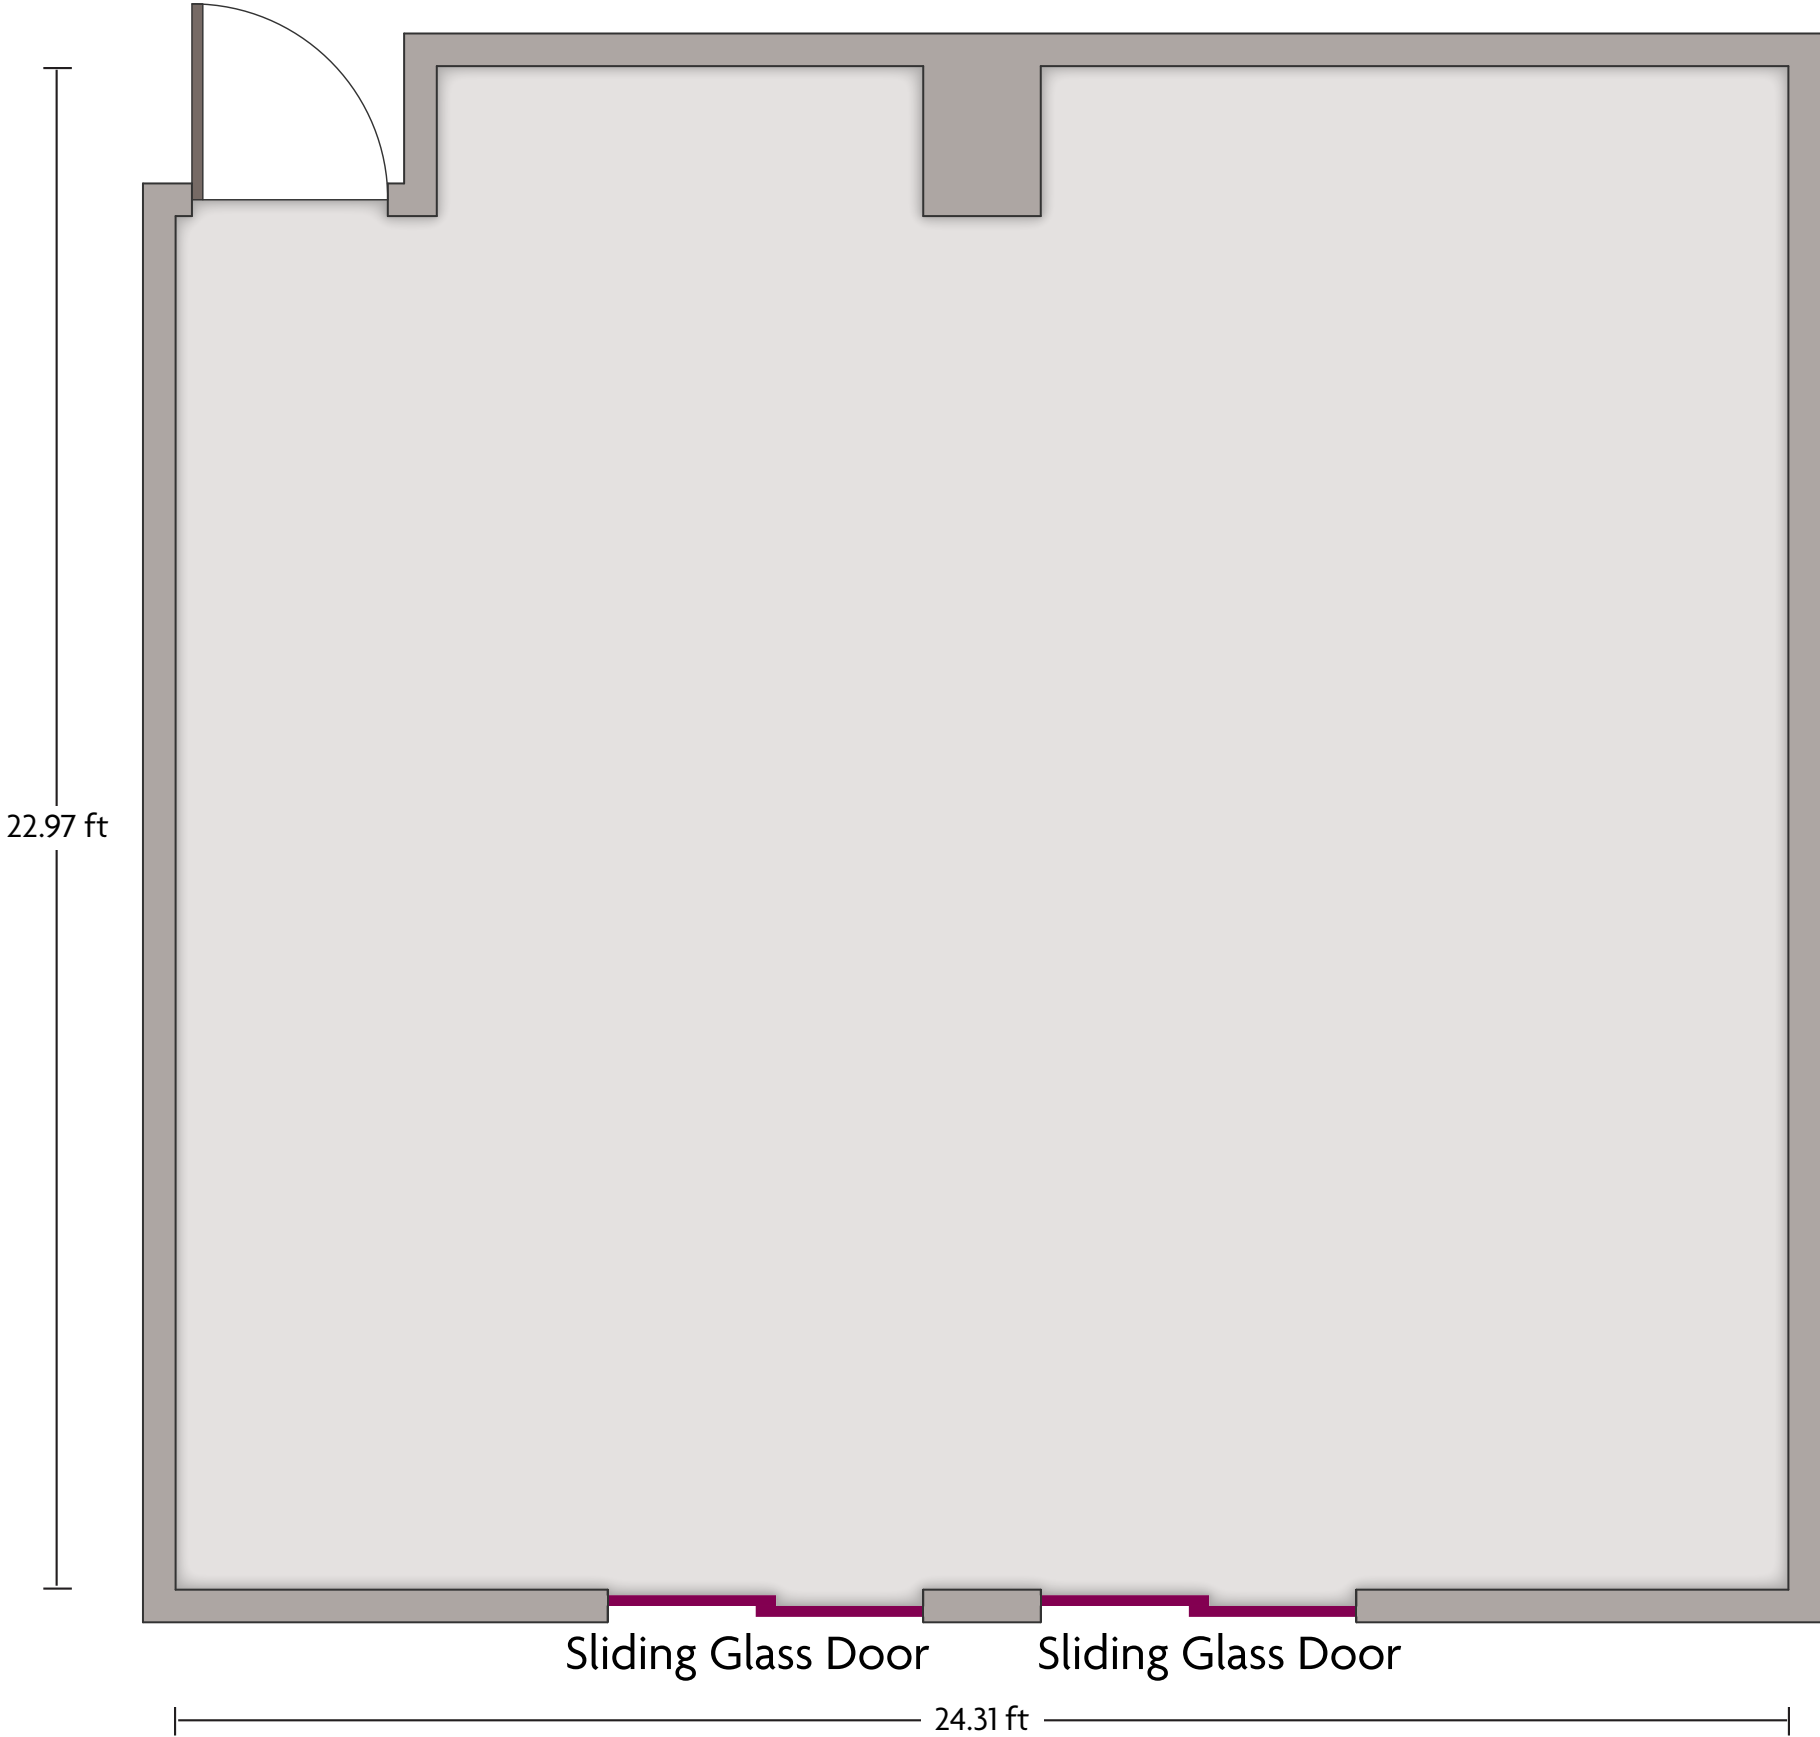

Crowne Plaza® Columbus North - Salon D

LENGTH: 24.31 ft WIDTH: 22.97 ft HEIGHT: 9.31 ft TOTAL SQUARE FEET: 545.42 ft² MAXIMUM CAPACITY: 60 POWER OUTLETS: 7

6500 Doubletree Avenue | Columbus, Ohio - 43229, United States | 1.614.885.1885

*Multiple layout options available for this space.