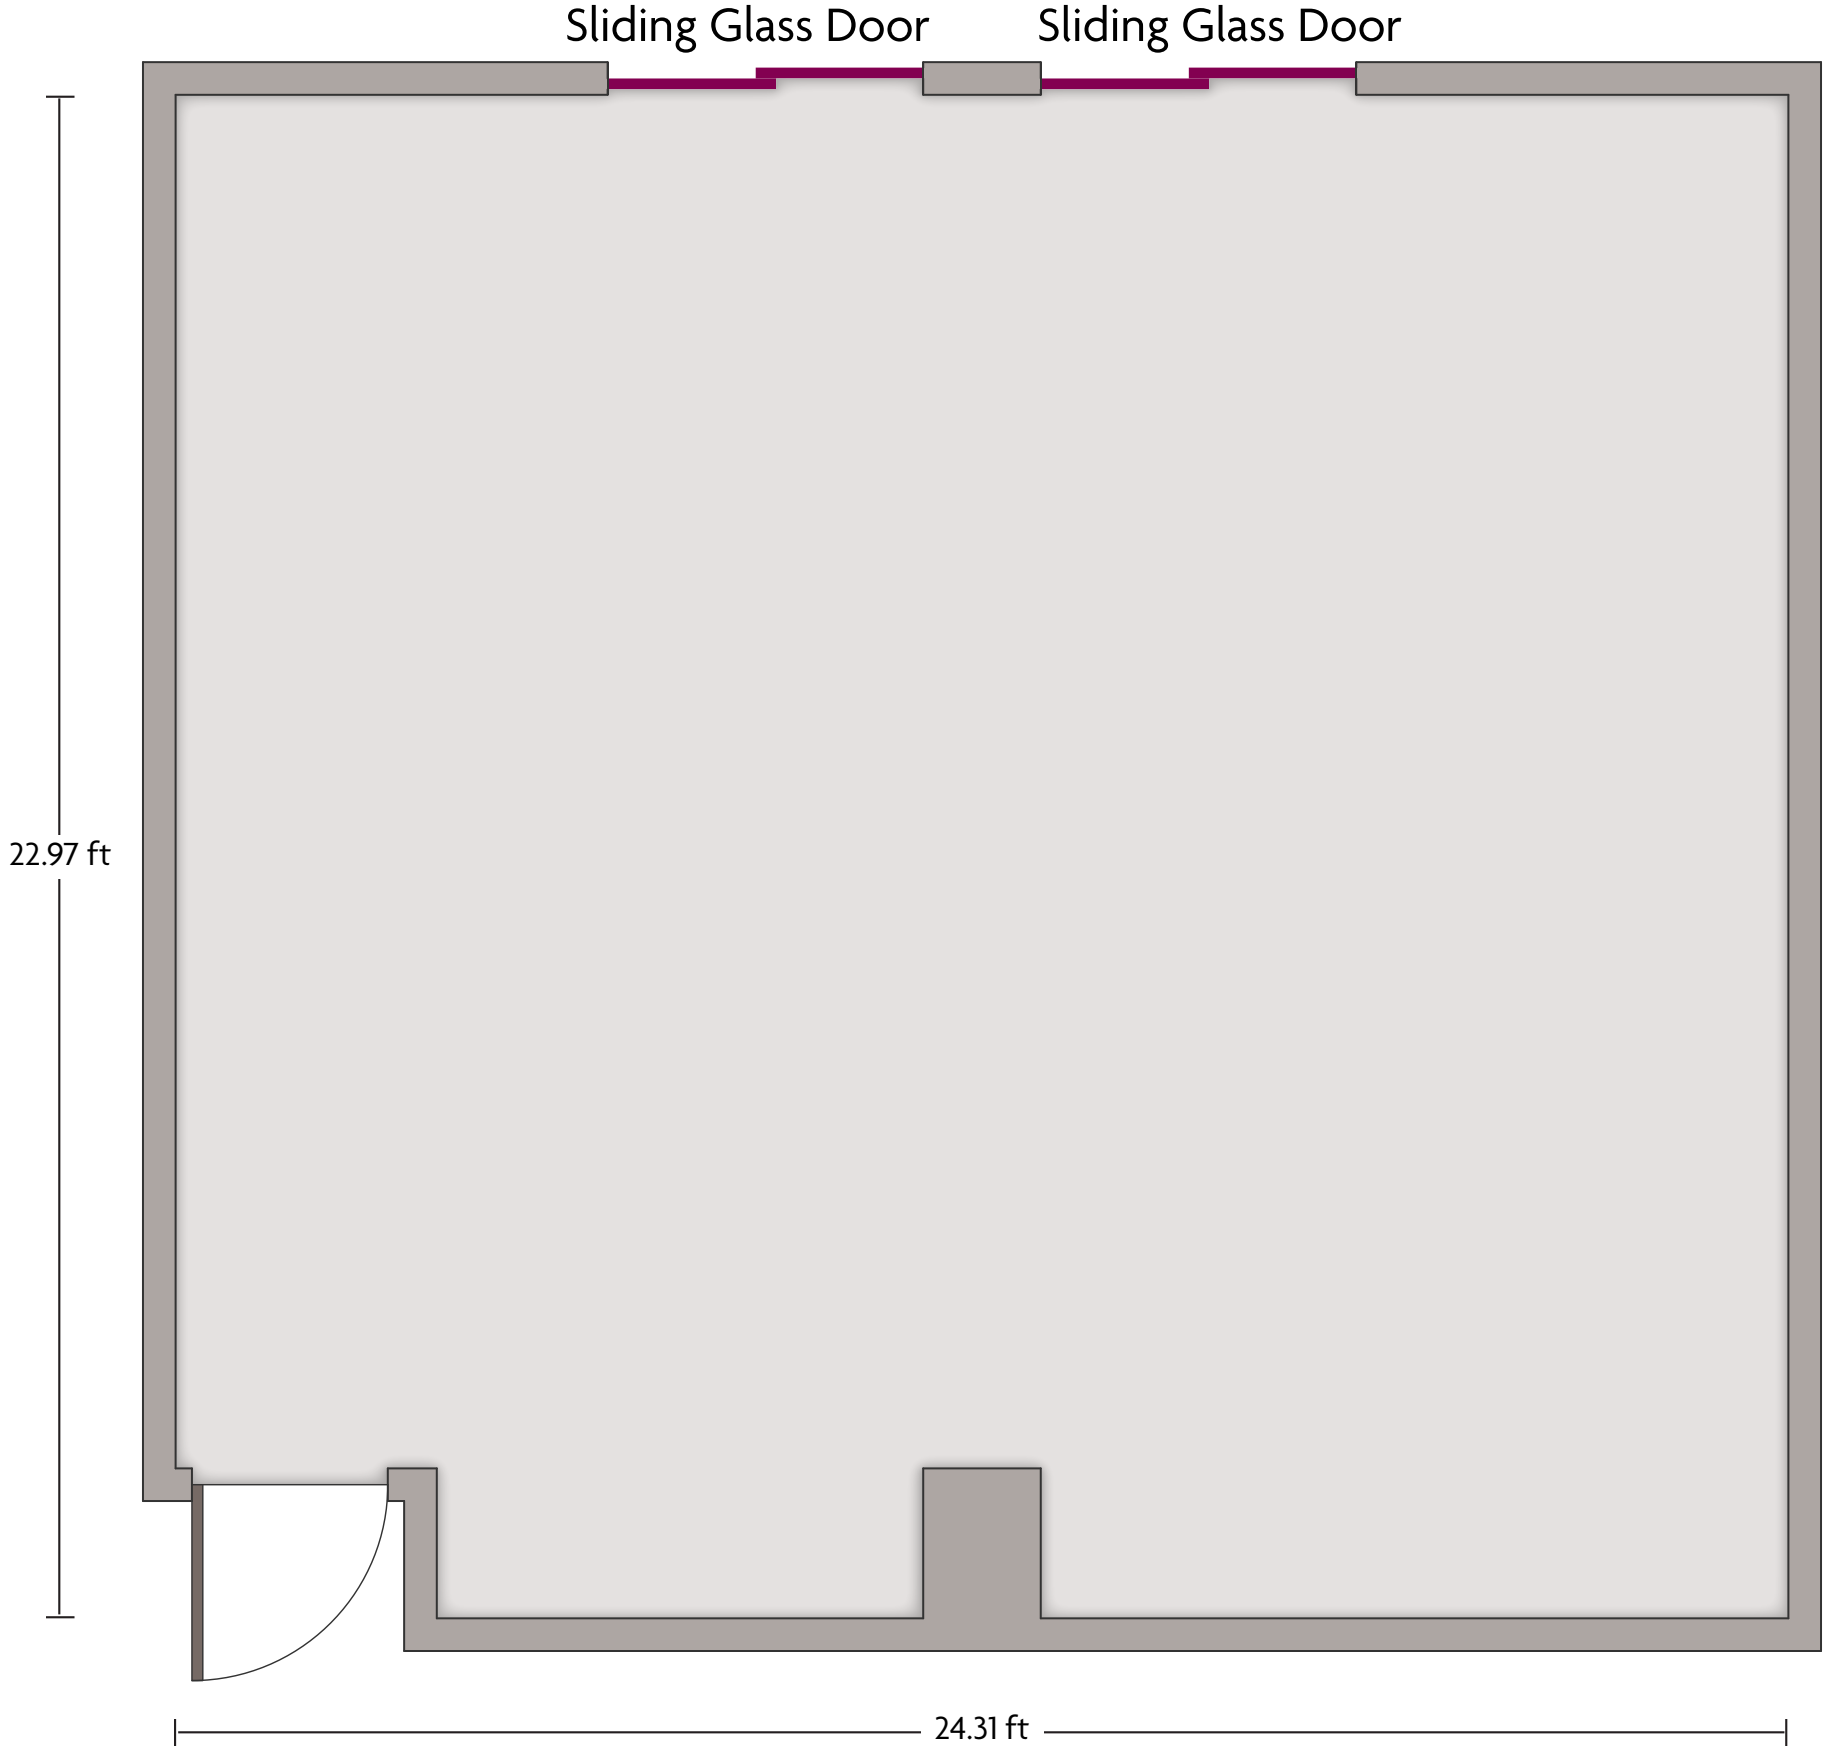

# Crowne Plaza® Columbus North - Salon A

LENGTH: 24.31 ft    WIDTH: 22.97 ft    HEIGHT: 9.31 ft    TOTAL SQUARE FEET: 545.42 ft<sup>2</sup>    MAXIMUM CAPACITY: 60    POWER OUTLETS: 7

6500 Doubletree Avenue | Columbus, Ohio - 43229, United States | 1.614.885.1885

\*Multiple layout options available for this space.