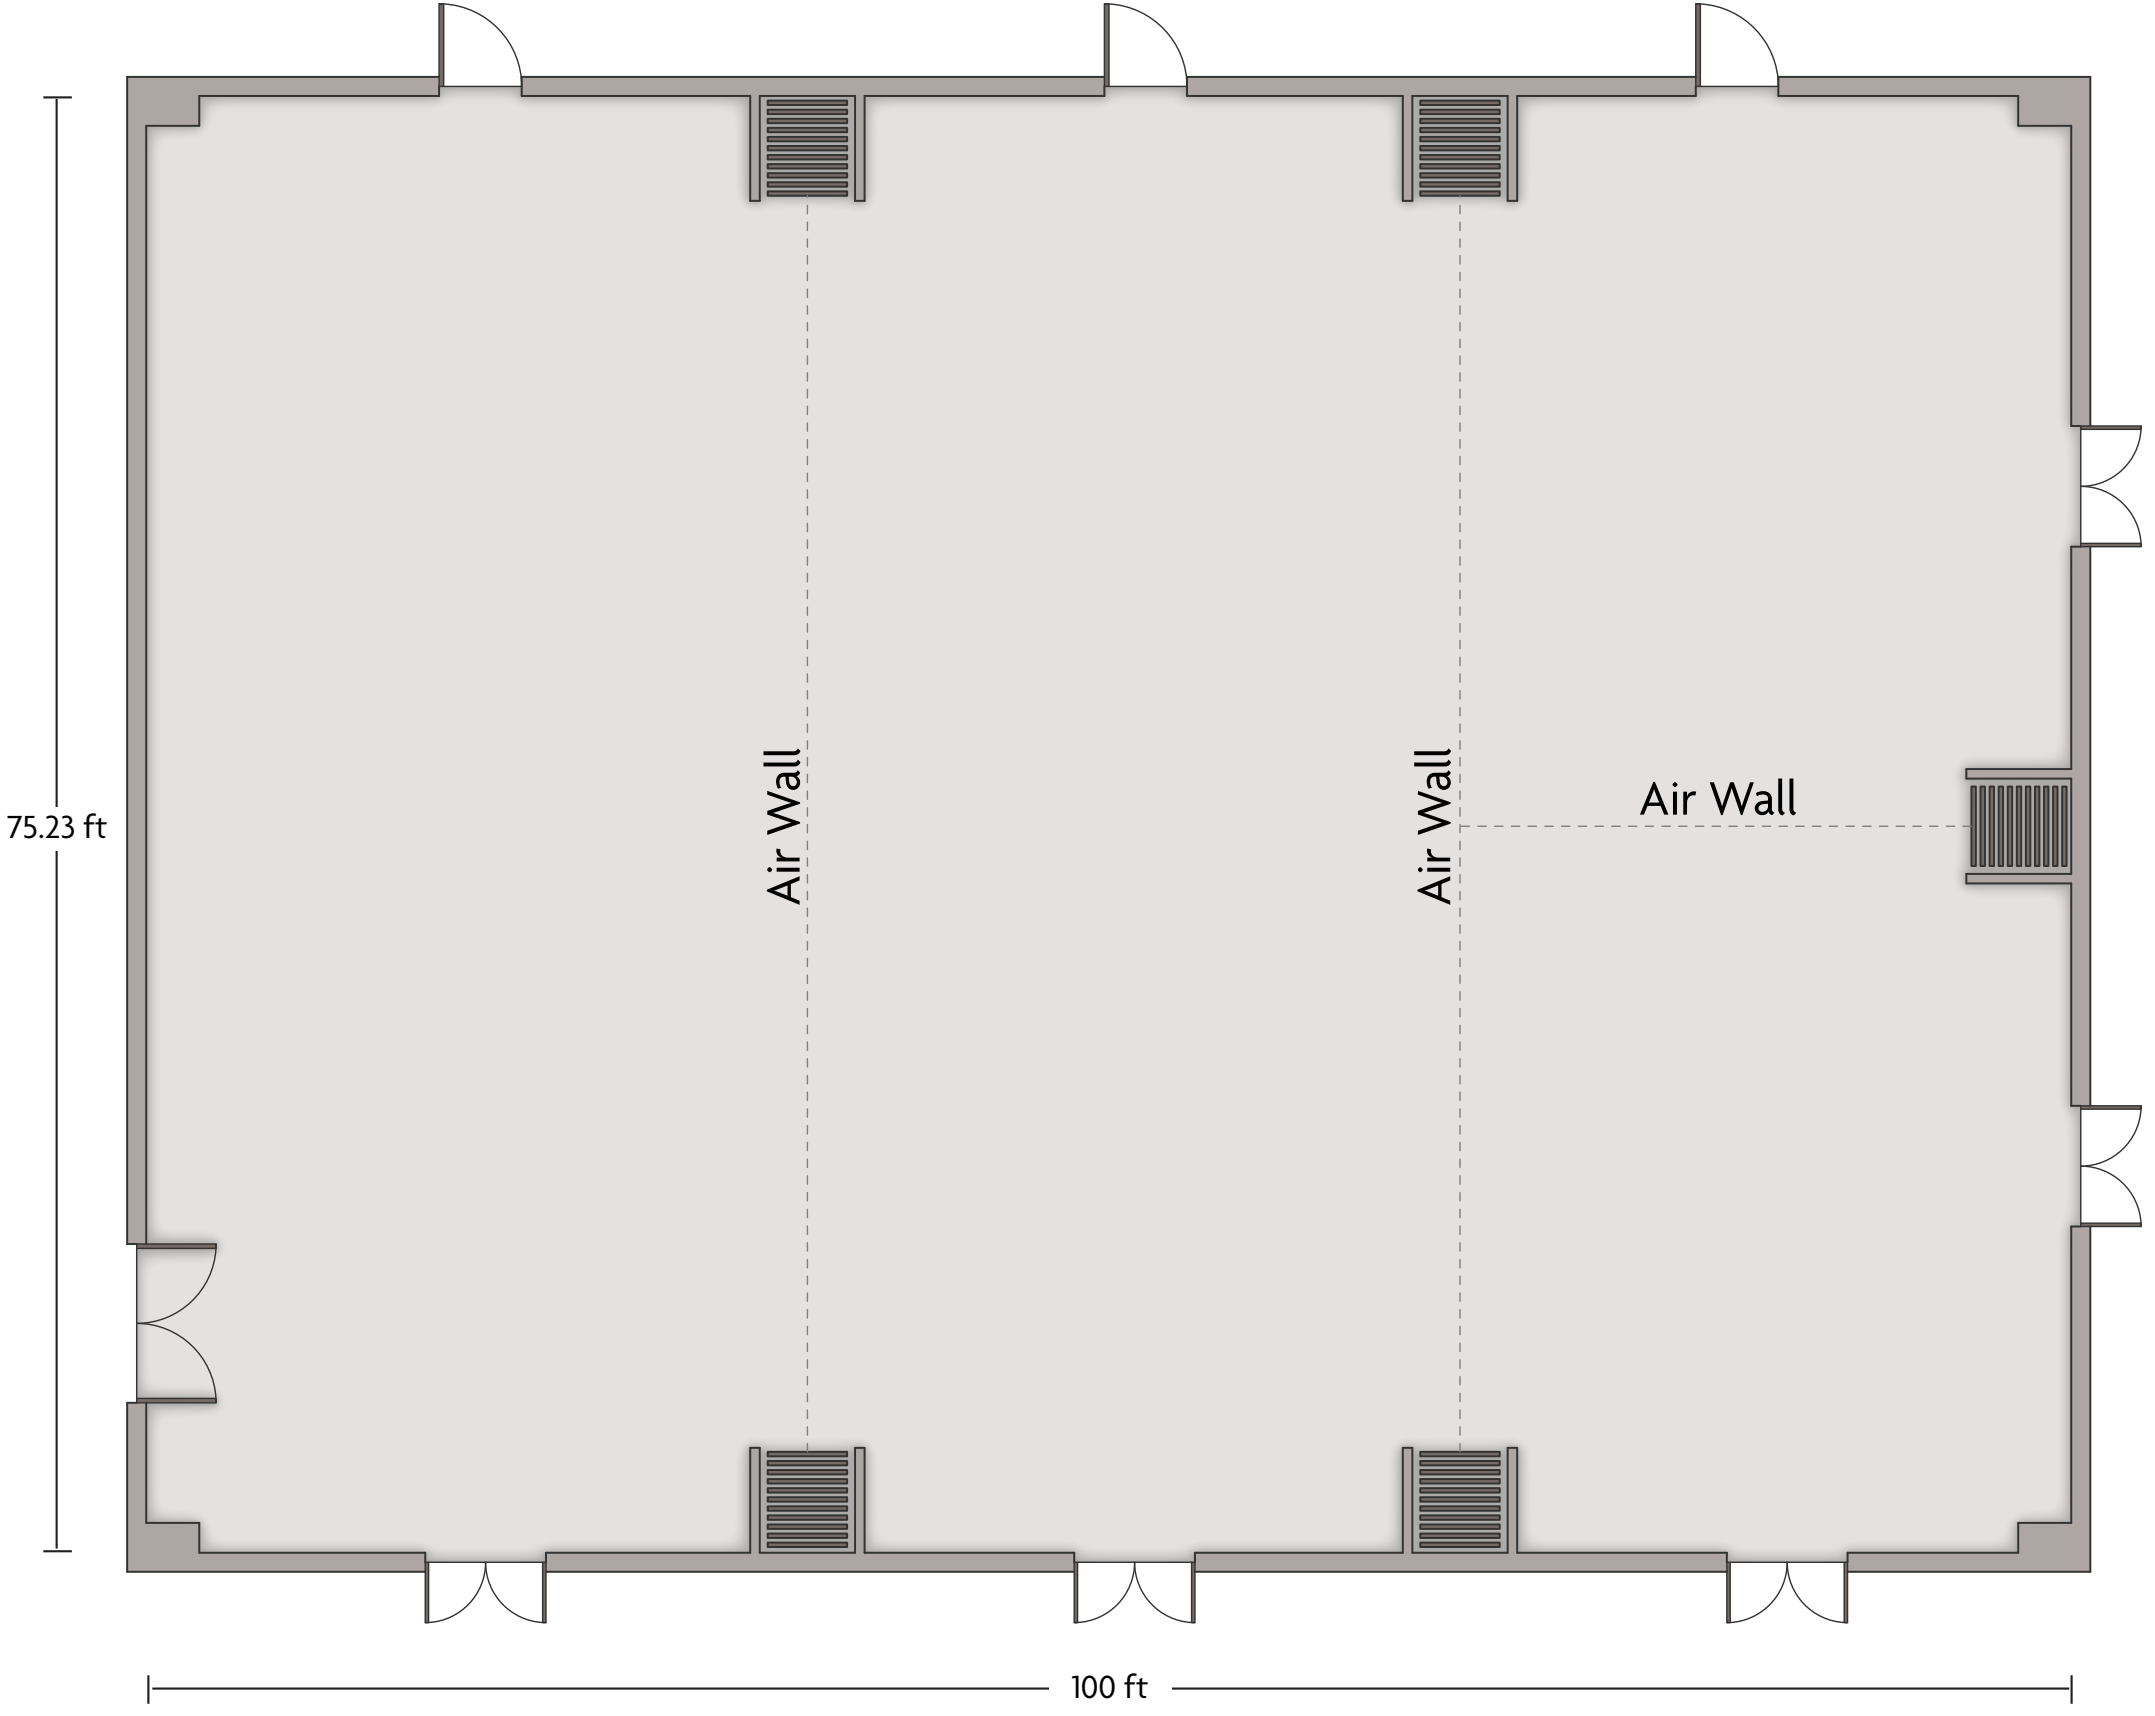

Crowne Plaza® Columbus North - Grand Ballroom

LENGTH: 100 ft WIDTH: 75.23 ft HEIGHT: 15.75 ft TOTAL SQUARE FEET: 7,500.00 ft² MAXIMUM CAPACITY: 1000 POWER OUTLETS: 27

6500 Doubletree Avenue | Columbus, Ohio - 43229, United States | 1.614.885.1885

*Multiple layout options available for this space.