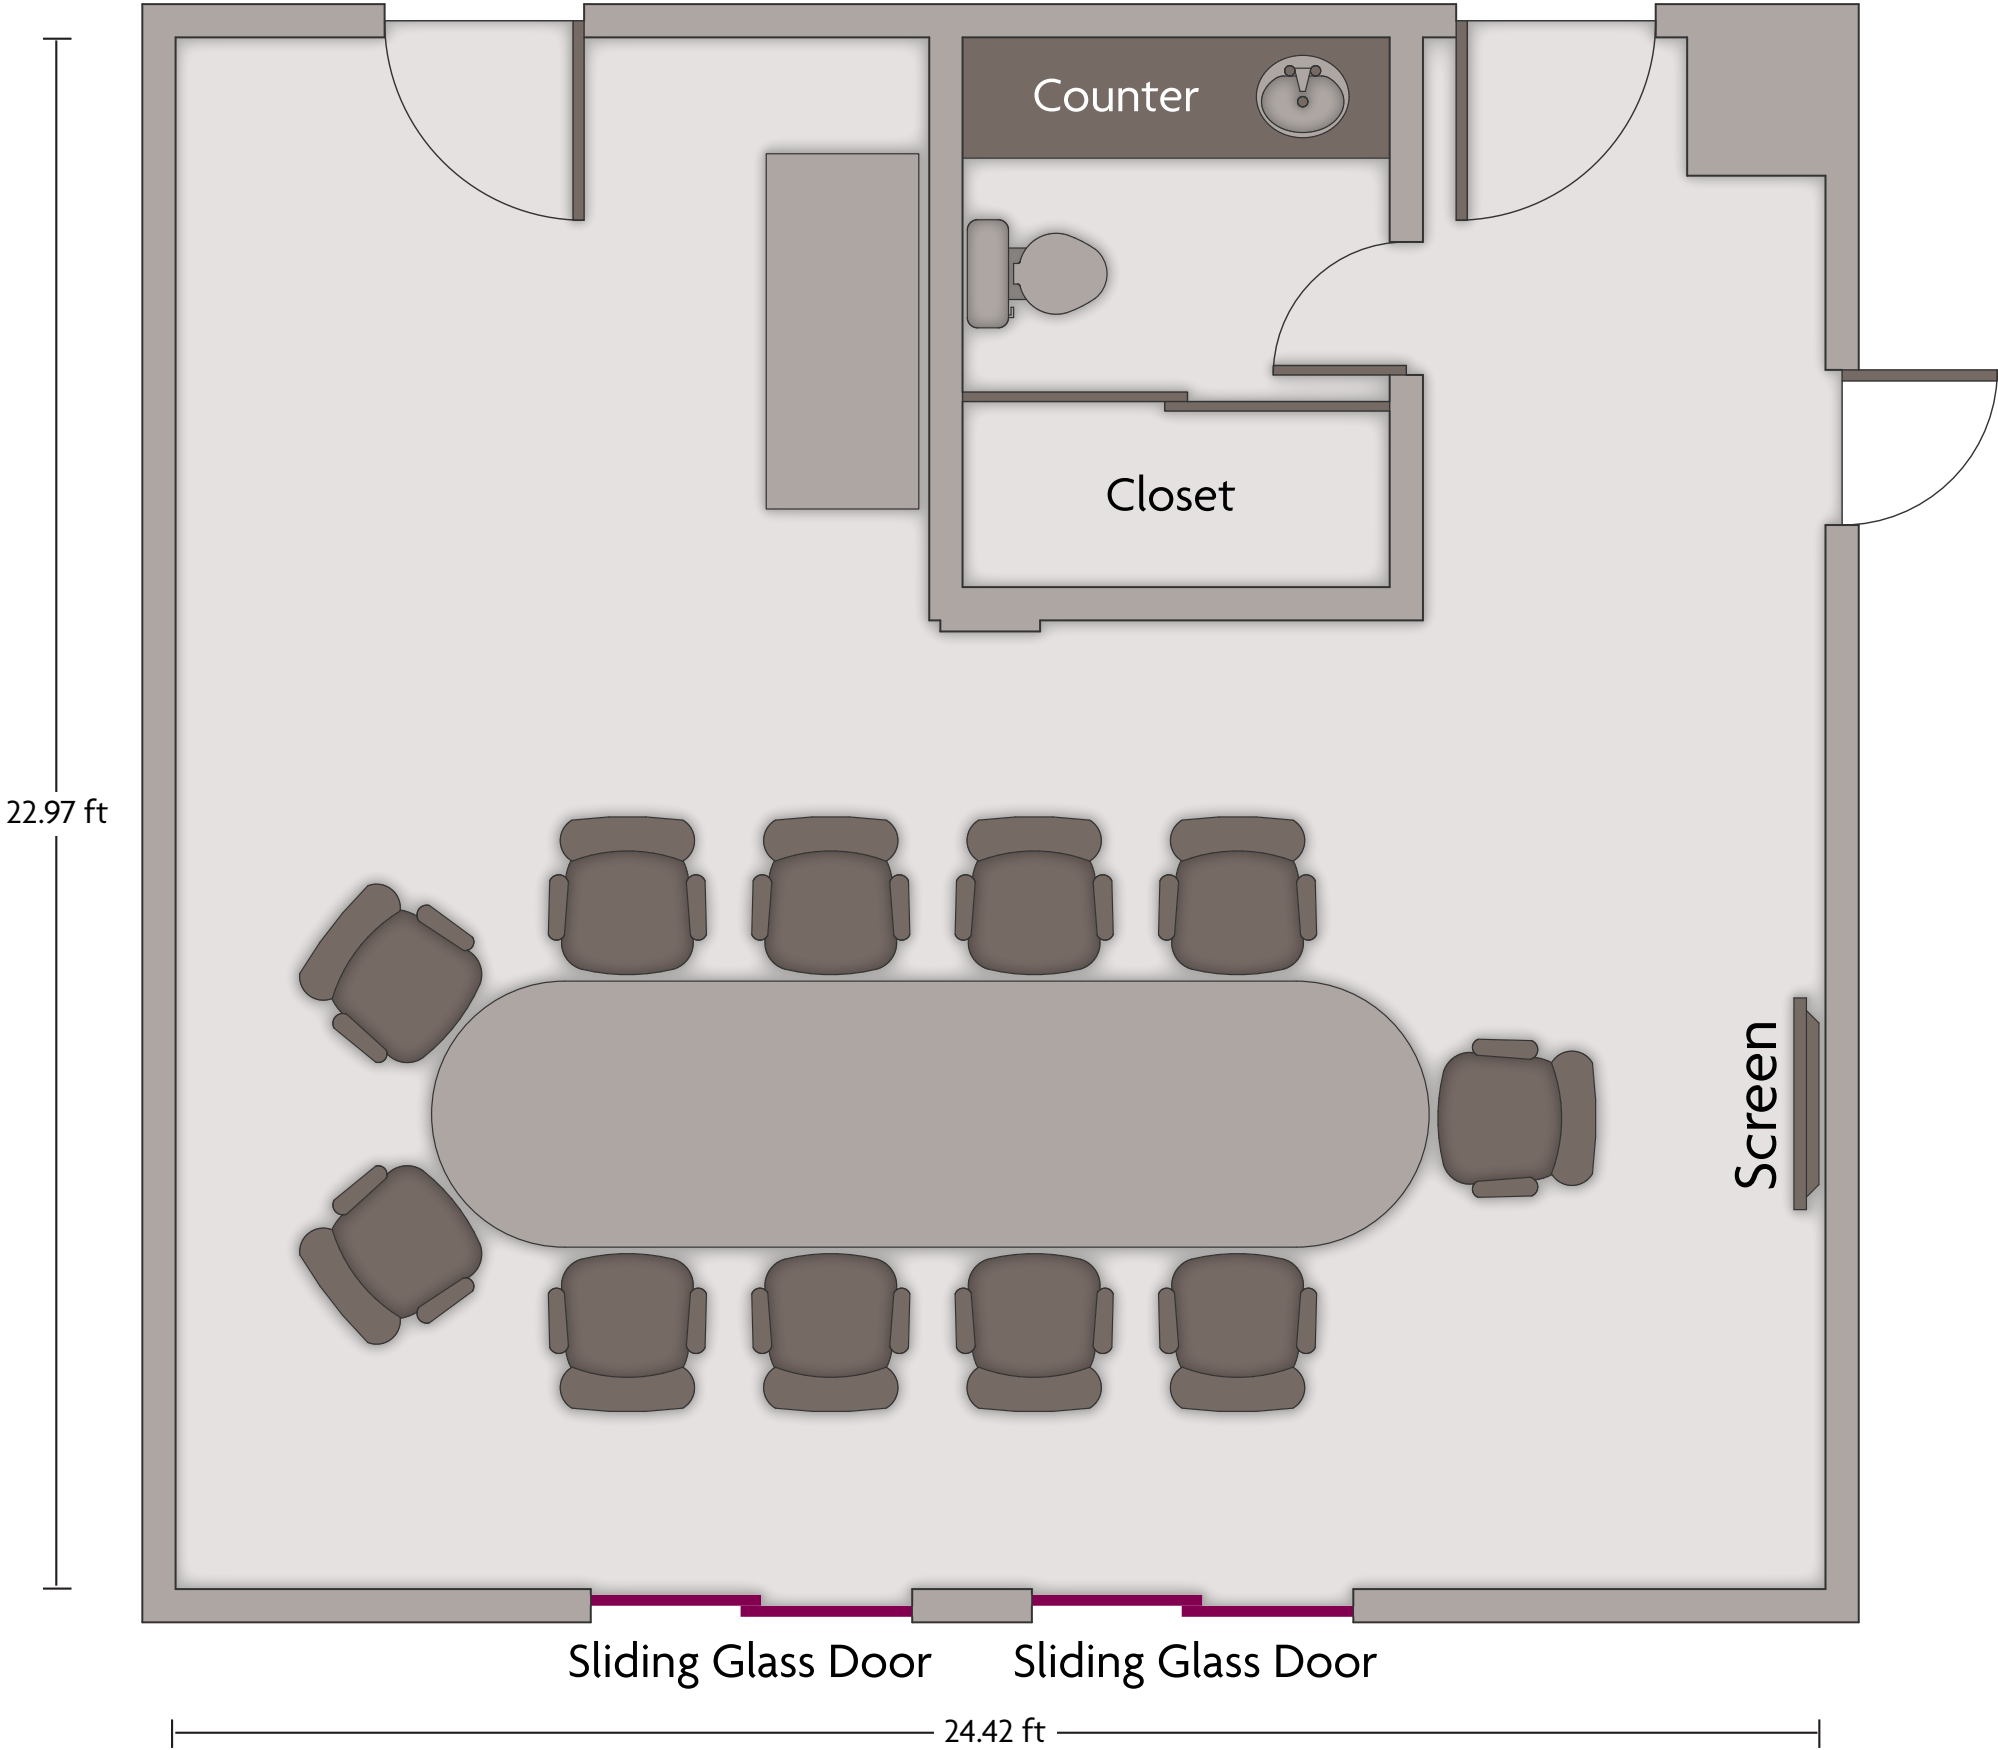

Crowne Plaza® Columbus North - Executive Boardroom

LENGTH: 24.42 ft WIDTH: 22.97 ft HEIGHT: 9.31 ft TOTAL SQUARE FEET: 493.33 ft² MAXIMUM CAPACITY: 14 POWER OUTLETS: 7

6500 Doubletree Avenue | Columbus, Ohio - 43229, United States | 1.614.885.1885